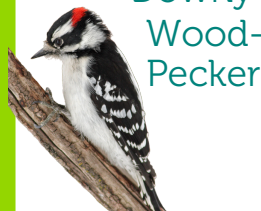

Boise Winter Bird BINGO

B

I

R

D

Canada
Goose

Black-Capped
Chickadee

California
Gull

American
Crow

Black-Billed
Magpie

Blue
Heron

Mallard

Downy
Wood-
Pecker

Red Tailed
Hawk

Bufflehead

Free Space