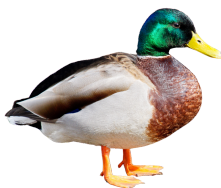

Boise Winter Bird BINGO

B

I

R

D

Canada
Goose

Black-Capped
Chickadee

California
Gull

American
Crow

Black-Billed
Magpie

Blue
Heron

Mallard

Downy
Wood-
Pecker

Red Tailed
Hawk

Bufflehead

Free Space

California
Quail

Common
Raven

Morning
Dove

Northern
Flicker

European
Starling